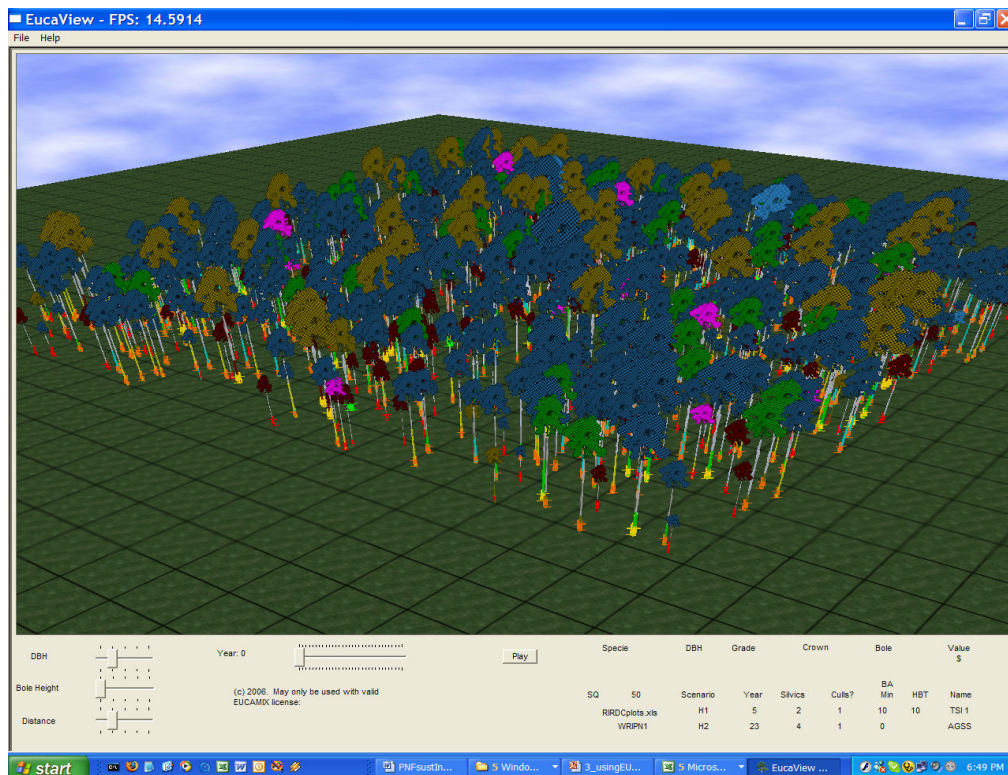

Multi species, mixed age & condition native forest growth and yield model

More about [EUCAMIX](#) below

30 year 3-D forest growth and development visualiser

EUCAVIEW

EUCAMIX reference

Jay A (2006) Sustainable Private Native Forestry :

- I. Sustainability index measures on private native forestry sites in northeast NSW : Habitat value and timber productivity
- II. EUCAMIX a silvicultural decision support tool for mixed species multi-age private native forestry in northeast NSW.

Joint Venture Agroforestry Program RIRDC Project No USC-8A  
<https://rirdc.infoservices.com.au/items/09-030>